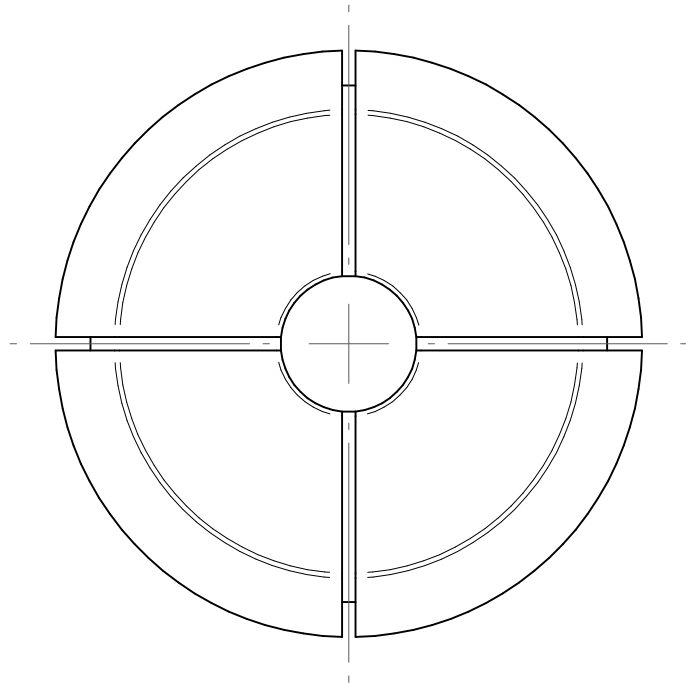

Swiss
Precision
Tools

REGO-FIX®

REGO-FIX AG
Obermattweg 60
4456 Tenniken / Switzerland

Phone +41 61 976 14 66
Fax +41 61 976 14 14
www.rego-fix.com

This is a non-controlled copy. All information given herein is subject to change without notice

The information given herein has been carefully checked and is believed to be correct. REGO-FIX, however, assumes no responsibility or liability for any errors, inaccuracies or omissions that may appear in this drawing

This document is subject to copyright laws. No part of this document may be reproduced or transmitted in any form or any means, electronic or mechanic, for any purpose, without the express written permission of REGO-FIX

Type : ER25_DM
Part No. : 1225xxxxx
Date : 13.08.2014
Scale : 3:1